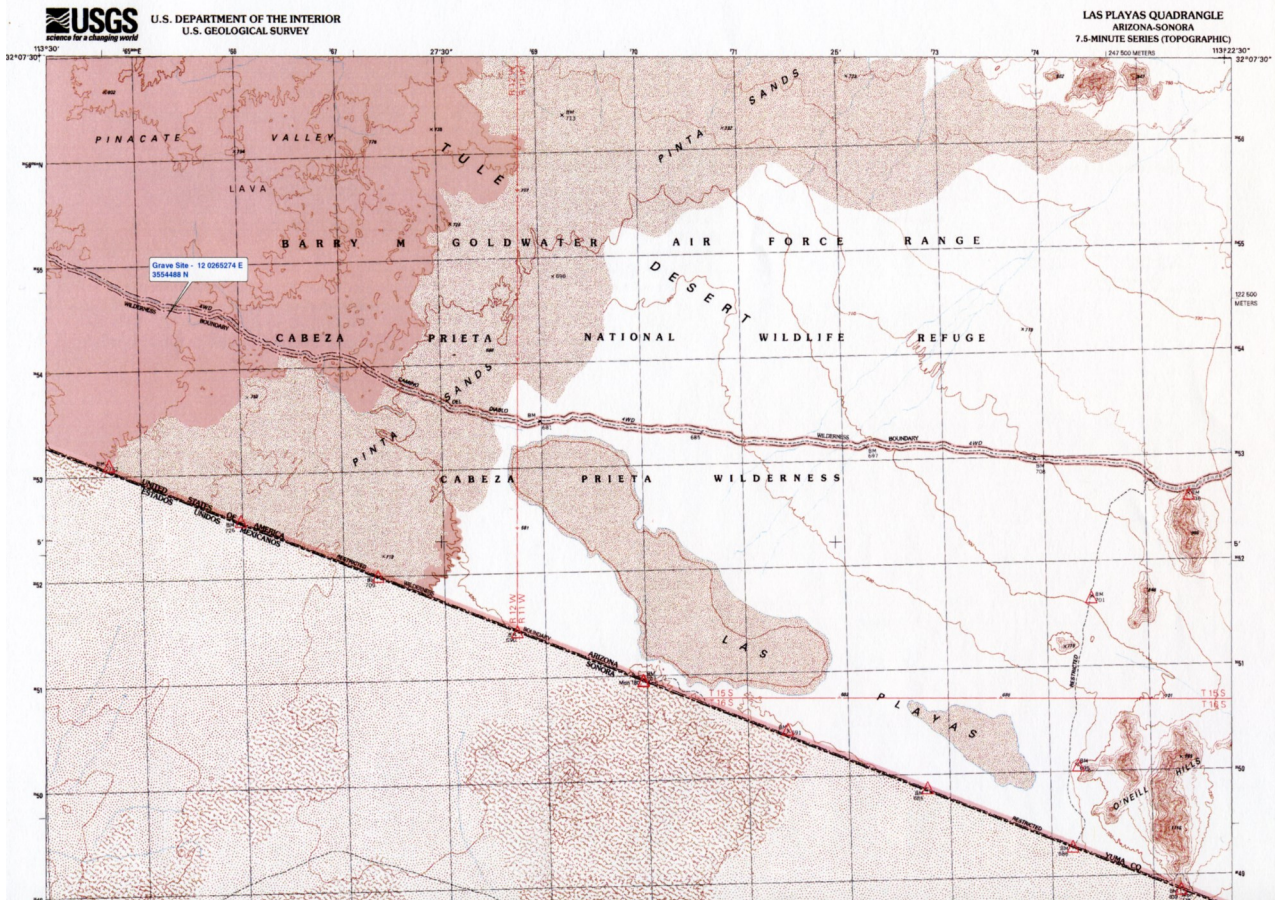

**GENEALOGICAL SOCIETY OF YUMA  
ARIZONA — CEMETERY PROJECT**

# Las Playas Grave Site

Located in Yuma County, Arizona